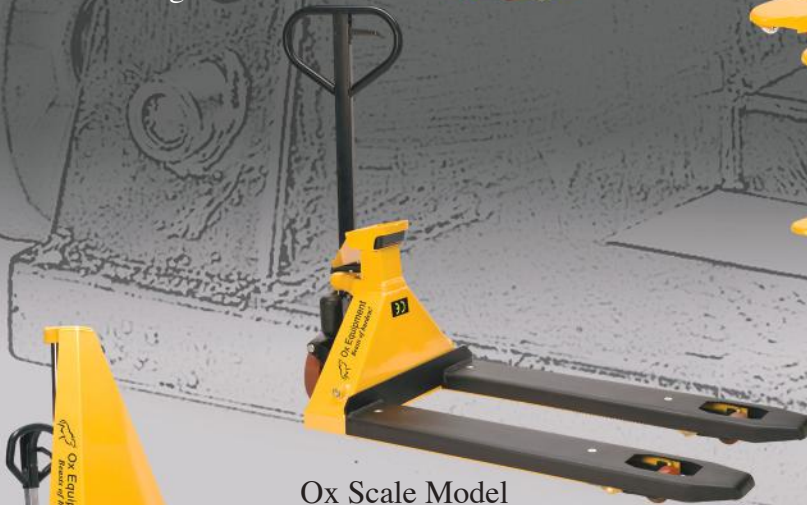

# Ox Equipment

*“Beasts of burden!”*

Ox Galvanized Models

Ox Stainless Steel Models

Ox 18" Wide Models

Ox (Red) 6,600 lbs Capacity

Ox 60" - 72" Long Forks

Ox 20" Wide Models

Ox Scale Model

Ox 4 Way / Low Profile Models

Ox Manual Skid Lifters

Ox Electric Skid Lifters

Model No.	Capacity	Width	Length	Fork Width	Weight
<b>Narrow &amp; Long Units</b>					
OXPT-1836-55	5500 lbs.	18"	36"	6.25"	137 lbs.
OXPT-1848-55	5500 lbs.	18"	48"	6.25"	150 lbs.
OXPT-2760-55	5500 lbs.	27"	60"	6.50"	204 lbs.
OXPT-2772-44	4400 lbs.	27"	72"	6.50"	245 lbs.
<b>4 Way &amp; Low Profile</b>					
OXM-2748-44	4400 lbs.	27"	48"	6.25"	175 lbs.
OXM-2148-44	4400 lbs.	21"	48"	6.25"	165 lbs.
OXU-2748-22	2200 lbs.	27"	48"	6.25"	275 lbs.
OXU-2144-22	2200 lbs.	21.4"	44"	6.25"	200 lbs.
OXFW-3348-44	4400 lbs.	33"	48"	6.25"	205 lbs.
<b>Specialty Units - Galvanized &amp; Stainless Steel</b>					
OXGL-2148-44 <i>Galvanized</i>	4400 lbs.	21"	48"	6.25"	200 lbs.
OXGL-2748-44 <i>Galvanized</i>	4400 lbs.	27"	48"	6.25"	200 lbs.
OXSS-2748-44 <i>Stainless</i>	4400 lbs.	27"	48"	6.25"	200 lbs.
<b>Scale Truck</b>					
OXSJ-2748-44	4400 lbs.	27"	48"	7.00"	400 lbs.
<b>Skid Lifters Manual &amp; Electric</b>					
OXESL-33 Electric	3300 lbs.	27"	48"	7.00"	440 lbs.
OXMSL-33 Manual	3300 lbs.	27"	48"	7.00"	440 lbs.
OXMSL-22 Manual	2200 lbs.	27"	48"	7.00"	299 lbs.
Specifications are subject to changes without notice for product improvements.					