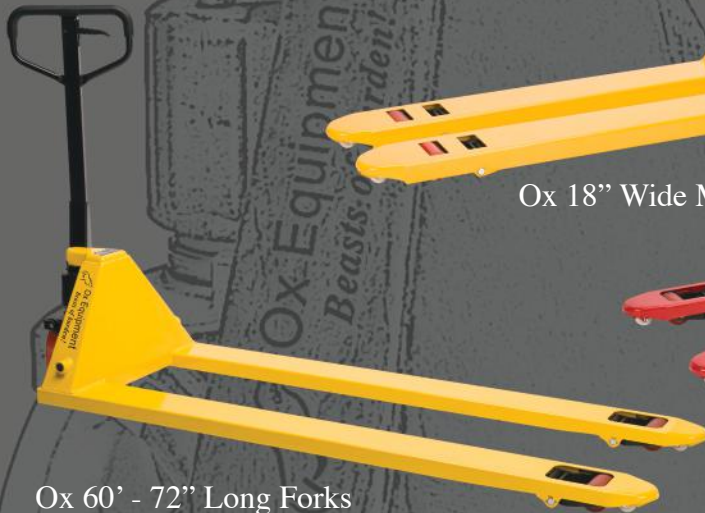

# Ox Equipment

*“Beasts of burden!”*

Ox Galvanized Models

Ox Stainless Steel Models

Ox 18" Wide Models

Ox (Red) 6,600 lbs Capacity

Ox 60" - 72" Long Forks

Ox 20" Wide Models

Ox Scale Model

Ox 4 Way / Low Profile Models

Ox Manual Skid Lifters

Ox Electric Skid Lifters

Model No.	Capacity	Width	Length	Fork Width	Weight
<b>Narrow &amp; Long Units</b>					
OXPT-1836-55	5500 lbs.	18"	36"	6.25"	137 lbs.
OXPT-1848-55	5500 lbs.	18"	48"	6.25"	150 lbs.
OXPT-2760-55	5500 lbs.	27"	60"	6.50"	204 lbs.
OXPT-2772-44	4400 lbs.	27"	72"	6.50"	245 lbs.
<b>4 Way &amp; Low Profile</b>					
OXM-2748-44	4400 lbs.	27"	48"	6.25"	175 lbs.
OXM-2148-44	4400 lbs.	21"	48"	6.25"	165 lbs.
OXU-2748-22	2200 lbs.	27"	48"	6.25"	275 lbs.
OXU-2144-22	2200 lbs.	21.4"	44"	6.25"	200 lbs.
OXFW-3348-44	4400 lbs.	33"	48"	6.25"	205 lbs.
<b>Specialty Units - Galvanized &amp; Stainless Steel</b>					
OXGL-2148-44 <i>Galvanized</i>	4400 lbs.	21"	48"	6.25"	200 lbs.
OXGL-2748-44 <i>Galvanized</i>	4400 lbs.	27"	48"	6.25"	200 lbs.
OXSS-2748-44 <i>Stainless</i>	4400 lbs.	27"	48"	6.25"	200 lbs.
<b>Scale Truck</b>					
OXSJ-2748-44	4400 lbs.	27"	48"	7.00"	400 lbs.
<b>Skid Lifters Manual &amp; Electric</b>					
OXESL-33 Electric	3300 lbs.	27"	48"	7.00"	440 lbs.
OXMSL-33 Manual	3300 lbs.	27"	48"	7.00"	440 lbs.
OXMSL-22 Manual	2200 lbs.	27"	48"	7.00"	299 lbs.
Specifications are subject to changes without notice for product improvements.					